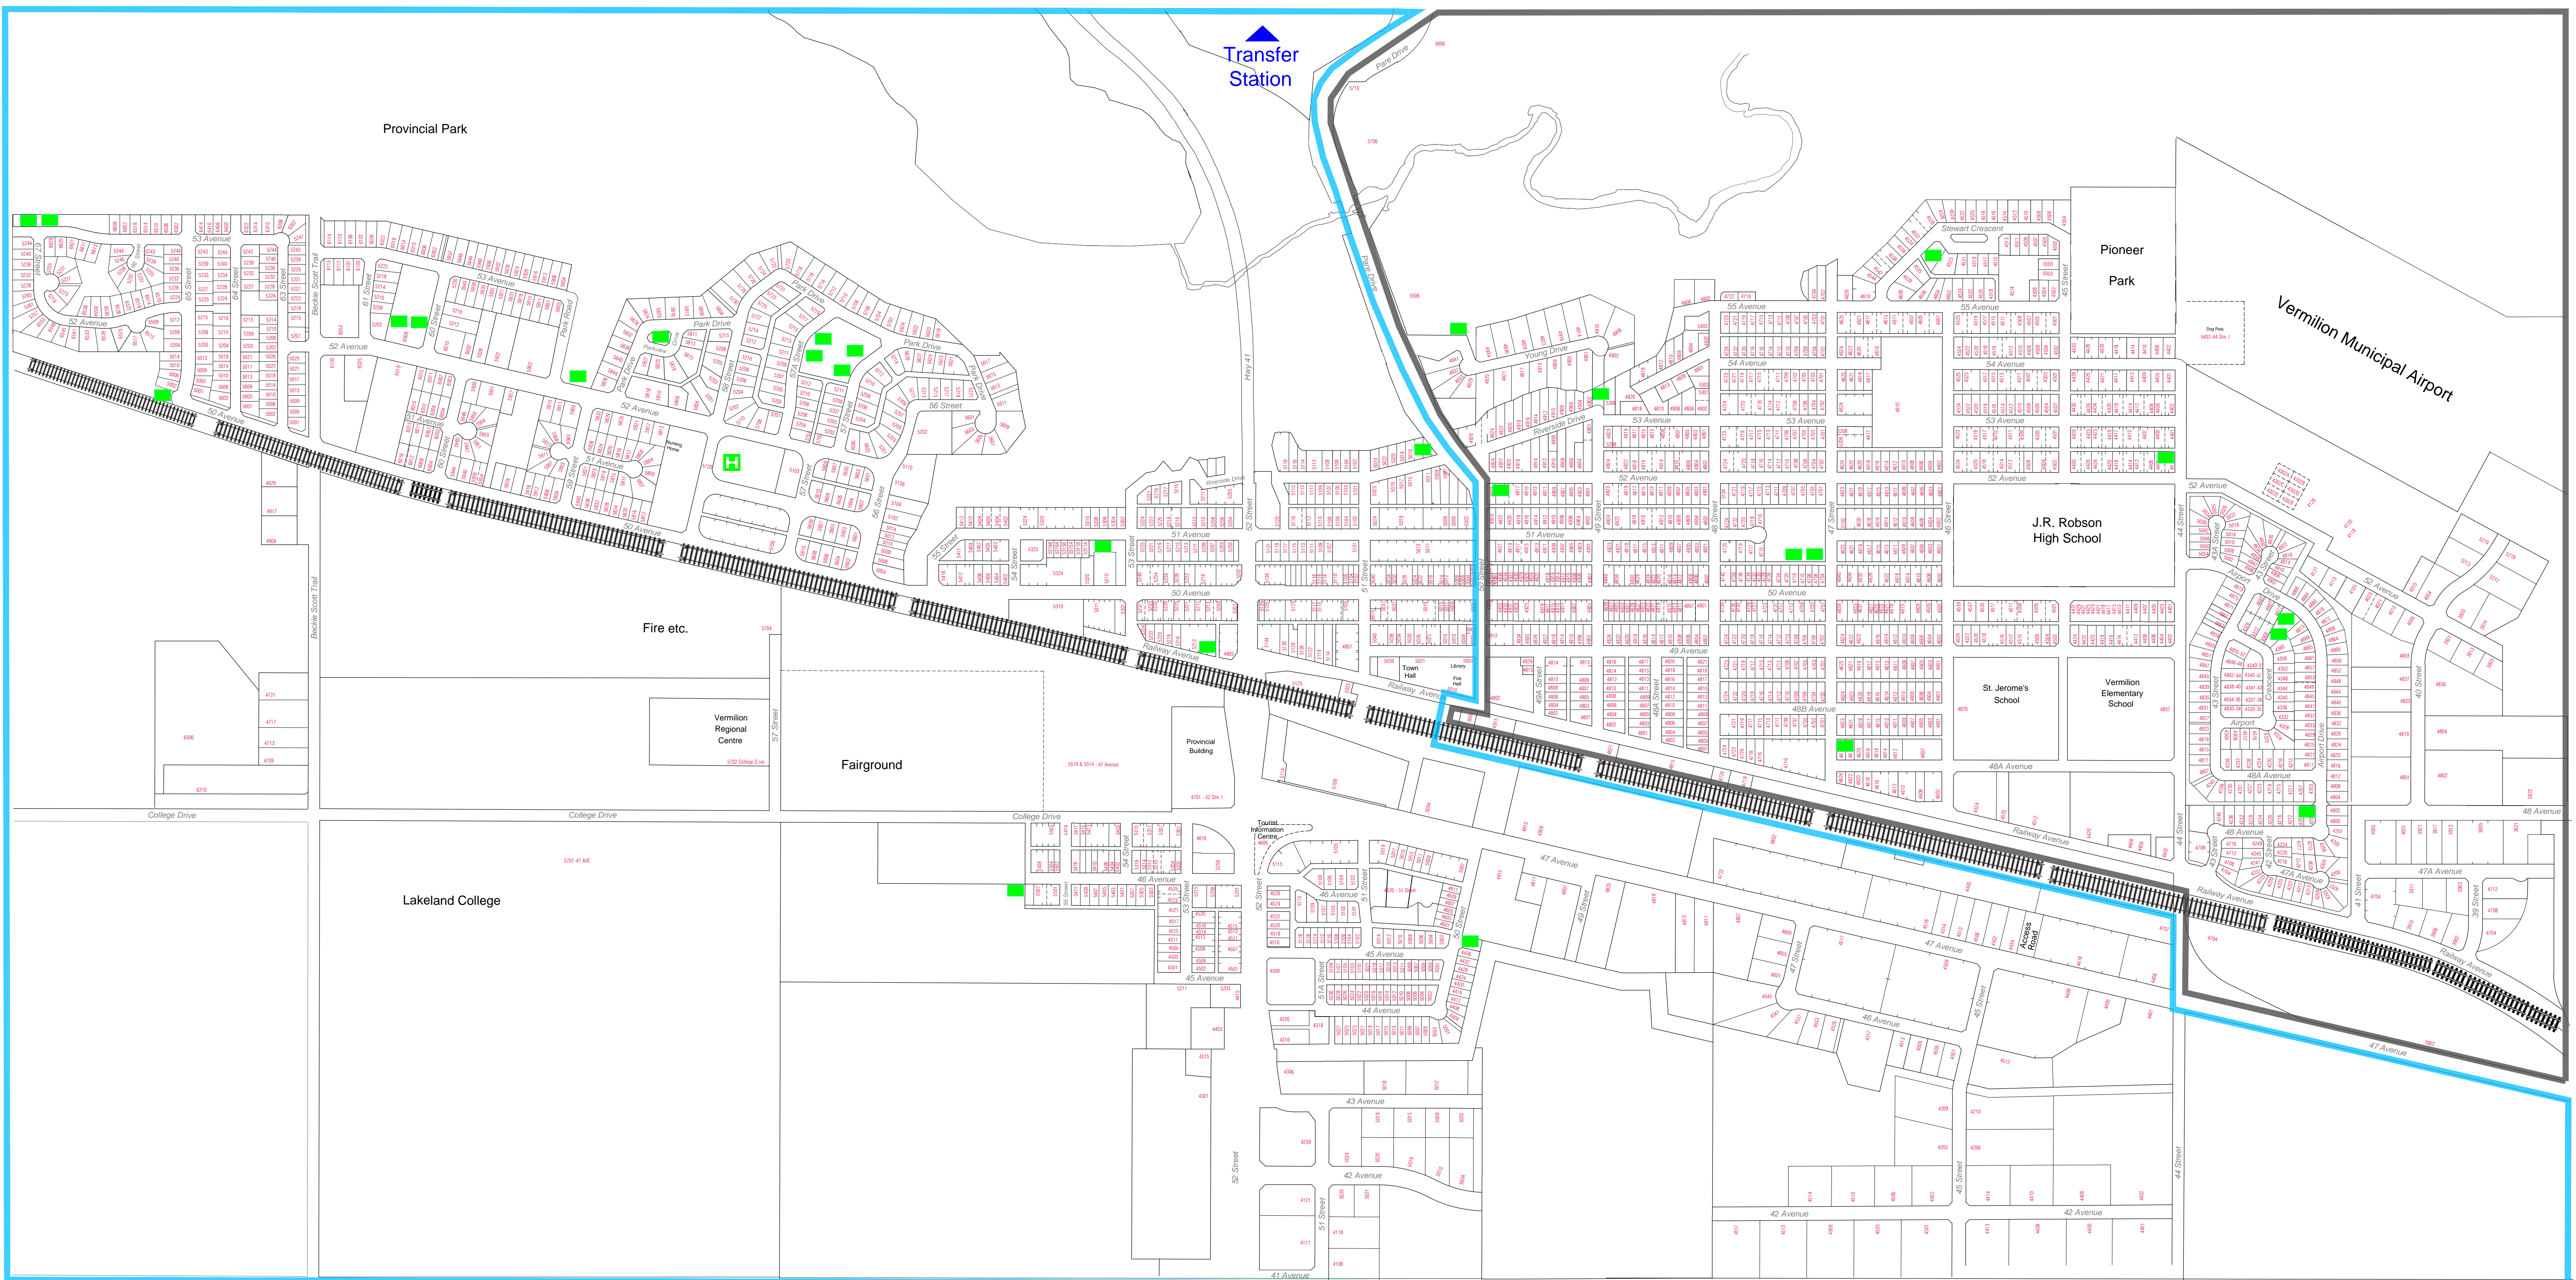

## December

S	M	T	W	T	F	S
25	26	27	28	29	30	1
2	3	4	5	6	7	8
9	10	11	12	13	14	15
16	17	18	19	20	21	22
23	24	25	26	27	28	29
30	31	1	2	3	4	5

### Weekly Garbage Pick Up

- West of 50 Street and South of Railway Tracks
- East of 50 Street and North of Railway Tracks

### Bi-Weekly Recycle Blue Bag Pick Up

- West of 50 Street and South of Railway Tracks
- East of 50 Street and North of Railway Tracks

Zoom in for detailed addresses

## Residential Waste

**Wednesday** - Collection Day for Residents West of 50 Street and South of the Railway Tracks

**Thursday** - Collection Day for Residents East of 50 Street and North of the Railway Tracks