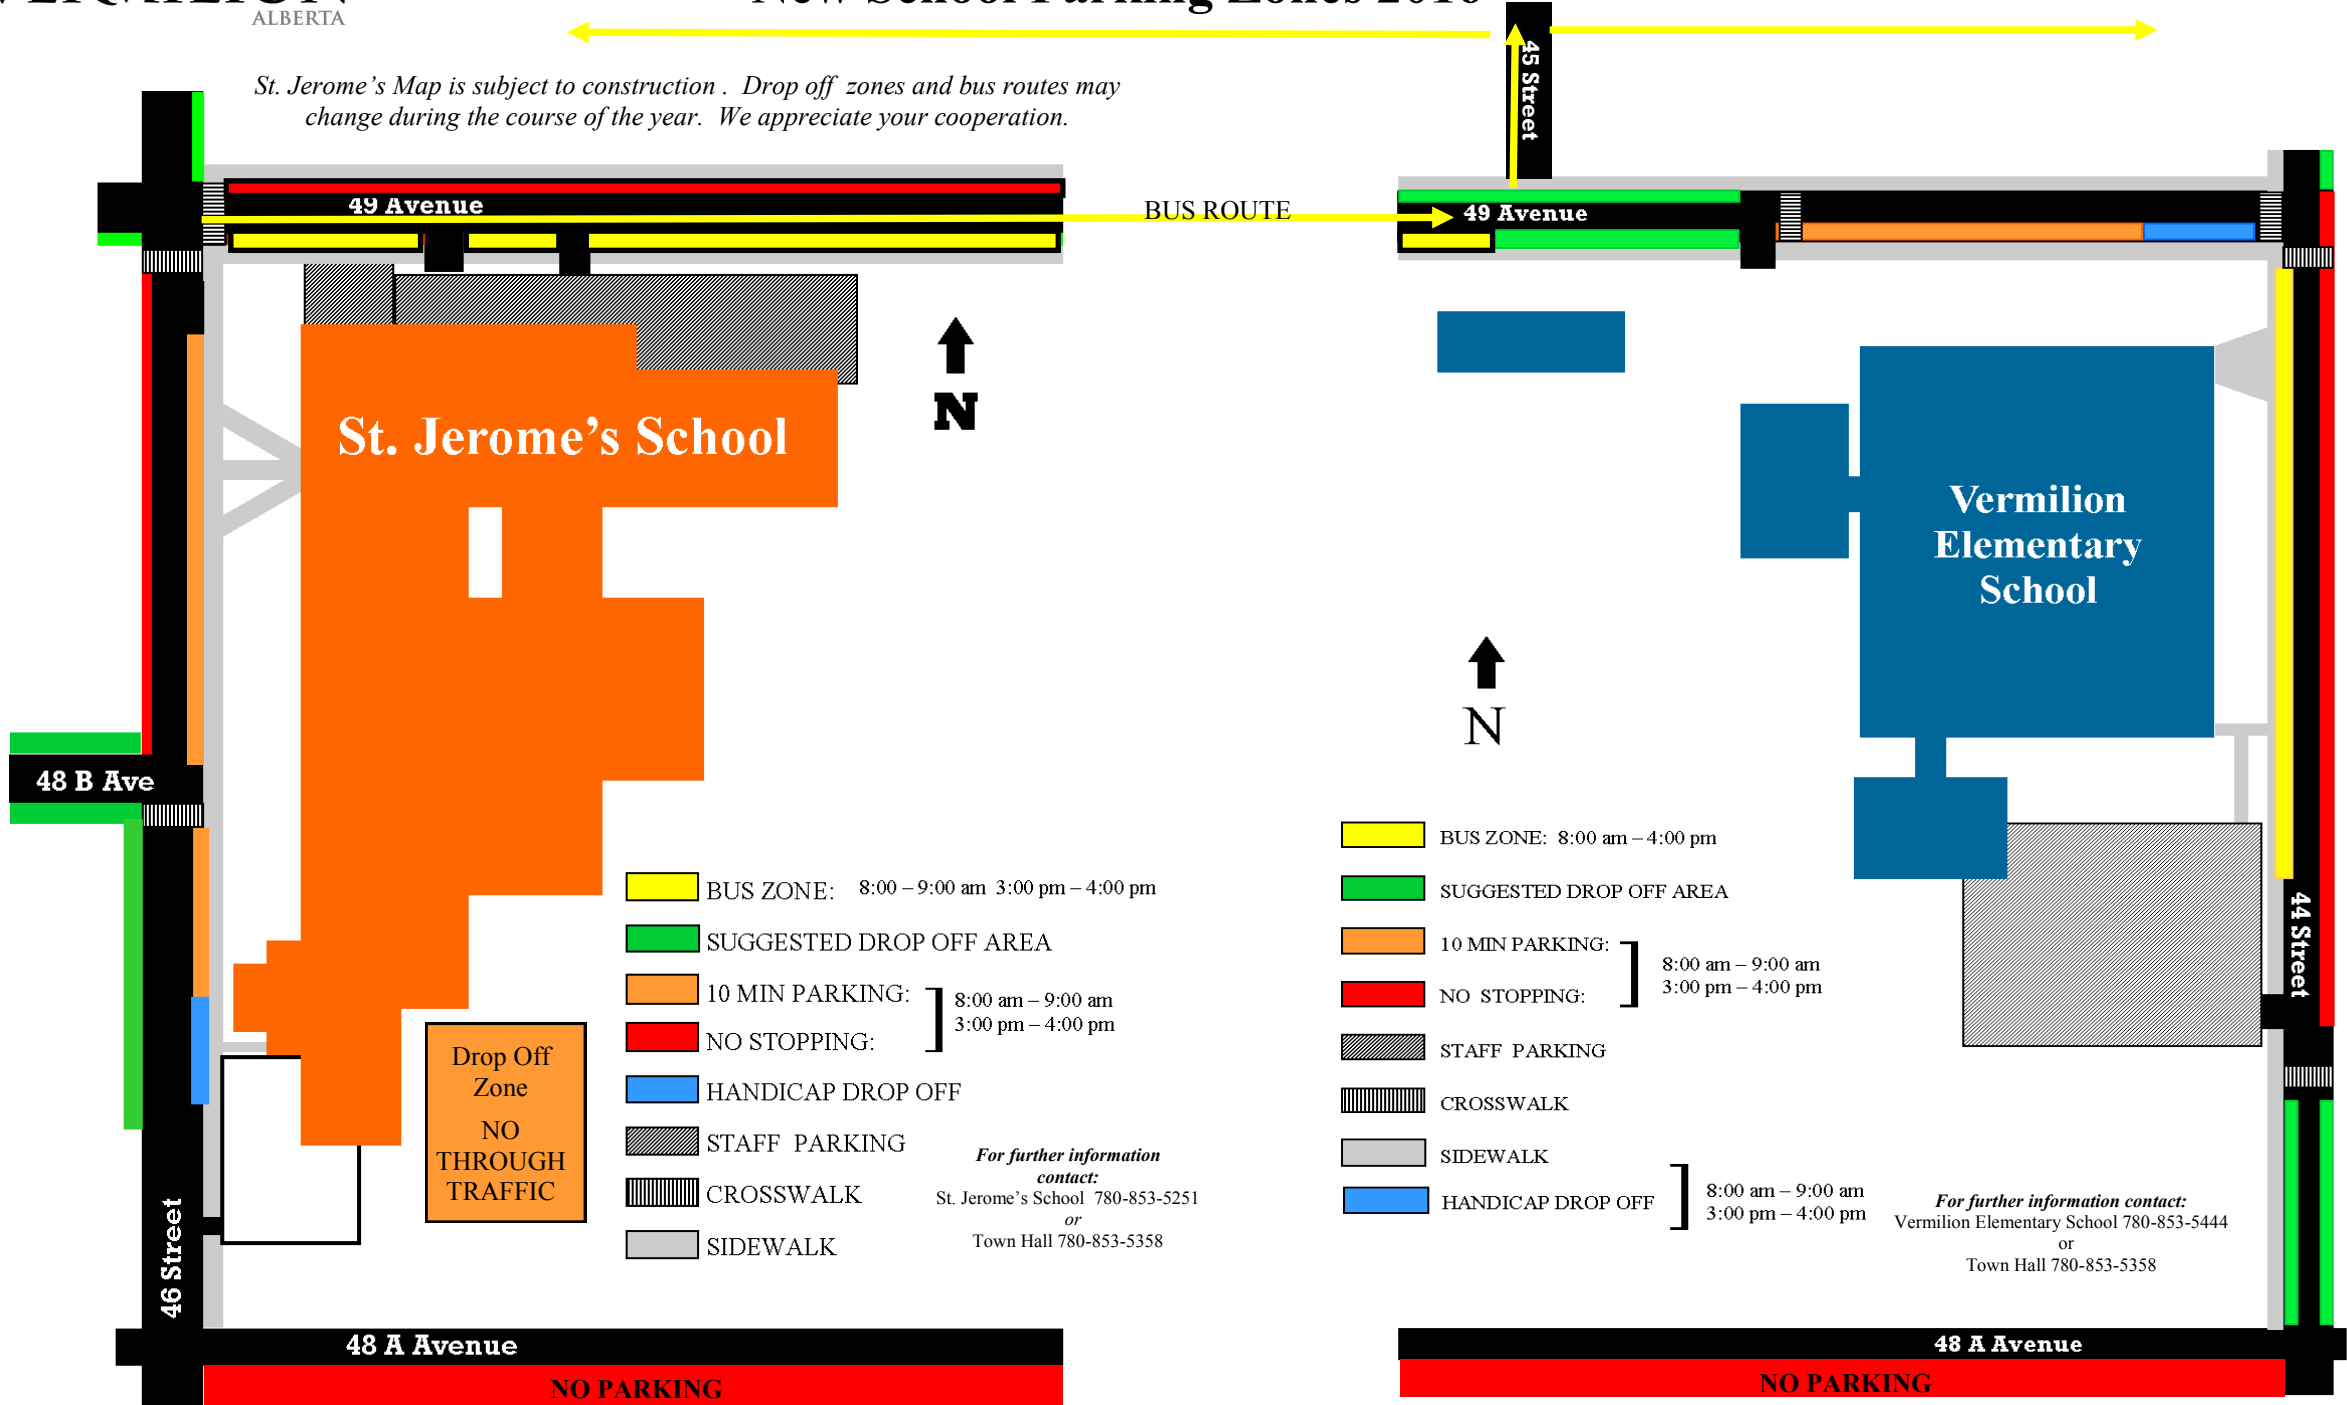

“Student Safety First” New School Parking Zones 2016

St. Jerome’s Map is subject to construction . Drop off zones and bus routes may change during the course of the year. We appreciate your cooperation.

- BUS ZONE: 8:00 – 9:00 am 3:00 pm – 4:00 pm
- SUGGESTED DROP OFF AREA
- 10 MIN PARKING: } 8:00 am – 9:00 am
3:00 pm – 4:00 pm
- NO STOPPING: }
- HANDICAP DROP OFF
- STAFF PARKING
- CROSSWALK
- SIDEWALK

For further information contact:
St. Jerome’s School 780-853-5251
or
Town Hall 780-853-5358

- BUS ZONE: 8:00 am – 4:00 pm
- SUGGESTED DROP OFF AREA
- 10 MIN PARKING: } 8:00 am – 9:00 am
3:00 pm – 4:00 pm
- NO STOPPING: }
- STAFF PARKING
- CROSSWALK
- SIDEWALK
- HANDICAP DROP OFF } 8:00 am – 9:00 am
3:00 pm – 4:00 pm