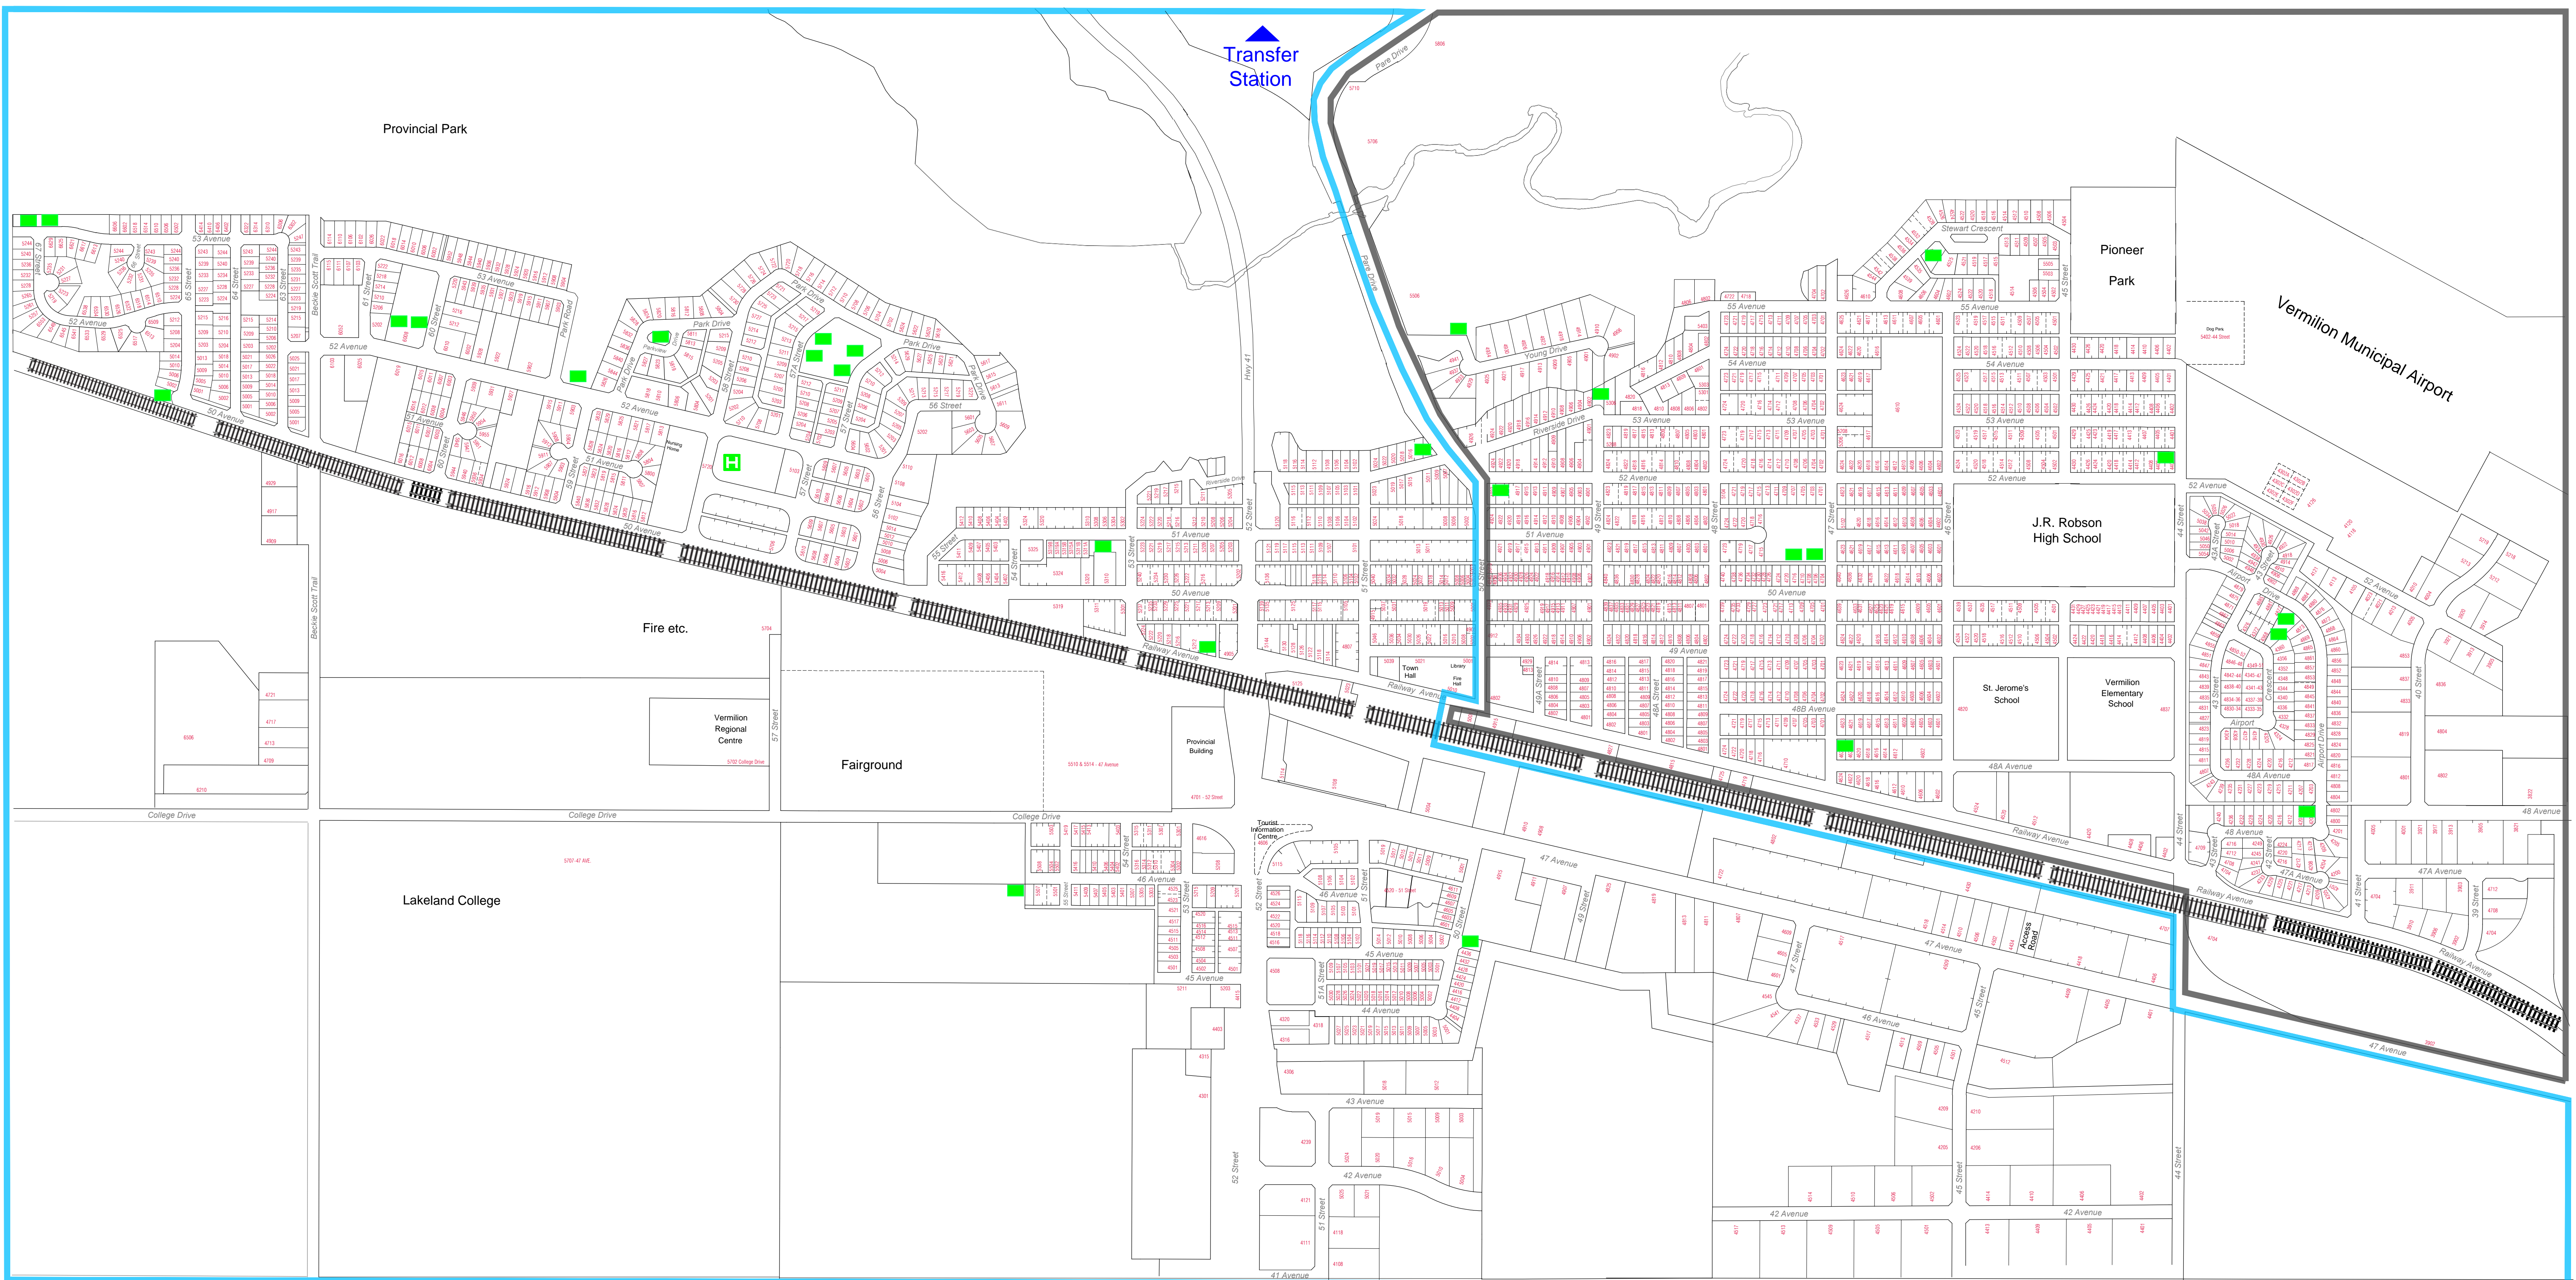

## December

S	M	T	W	T	F	S
25	26	27	28	29	30	1
2	3	4	5	6	7	8
9	10	11	12	13	14	15
16	17	18	19	20	21	22
23	24	25	26	27	28	29
30	31	1	2	3	4	5

### Weekly Garbage Pick Up

- West of 50 Street and South of Railway Tracks
- East of 50 Street and North of Railway Tracks

### Bi-Weekly Recycle Blue Bag Pick Up

- West of 50 Street and South of Railway Tracks
- East of 50 Street and North of Railway Tracks

Zoom in for detailed addresses

## Residential Waste

**Wednesday** - Collection Day for Residents West of 50 Street and South of the Railway Tracks

**Thursday** - Collection Day for Residents East of 50 Street and North of the Railway Tracks