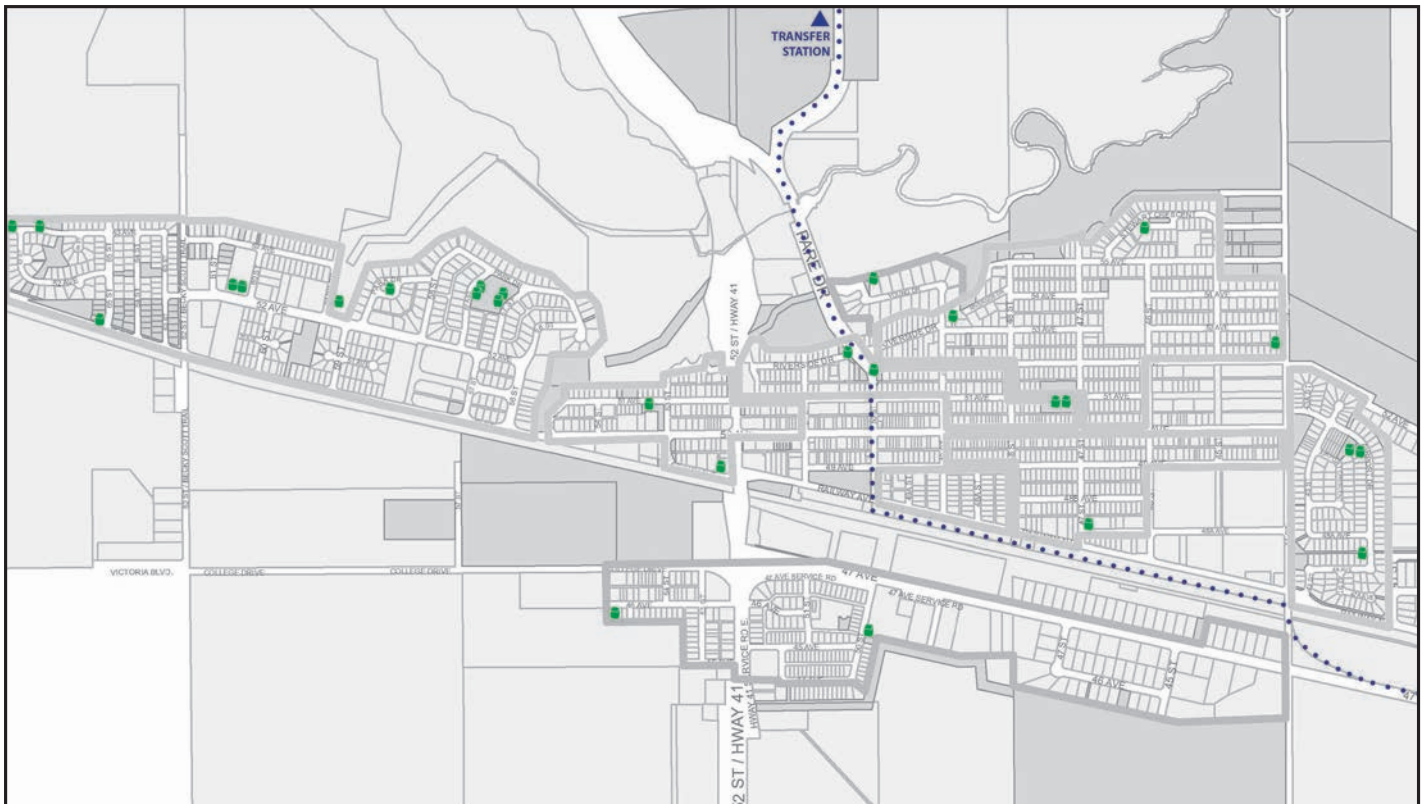

2017 Collection Map & Compost Bin Locations

Wednesday - collection west of 50th Street and south of the railway tracks.

Thursday - collection east of 50th Street and north of the railway tracks.

Your collection date will always be Wednesday or Thursday.

Black bin contents will be picked up every week.

Blue bags are picked up every second week, as shown on the calendar below.

-  Dividing line
-  Town properties
-  Private properties
-  Compost dumpster

October 2017

S	M	T	W	T	F	S
1	2	3	4	5	6	7
8	9	10	11	12	13	14
15	16	17	18	19	20	21
22	23	24	25	26	27	28
29	30	31				

November 2017

S	M	T	W	T	F	S
			1	2	3	4
5	6	7	8	9	10	11
12	13	14	15	16	17	18
19	20	21	22	23	24	25
26	27	28	29	30		

December 2017

S	M	T	W	T	F	S
					1	2
3	4	5	6	7	8	9
10	11	12	13	14	15	16
17	18	19	20	21	22	23
24	25	26	27	28	29	30
31						

WASTE | MATTERS