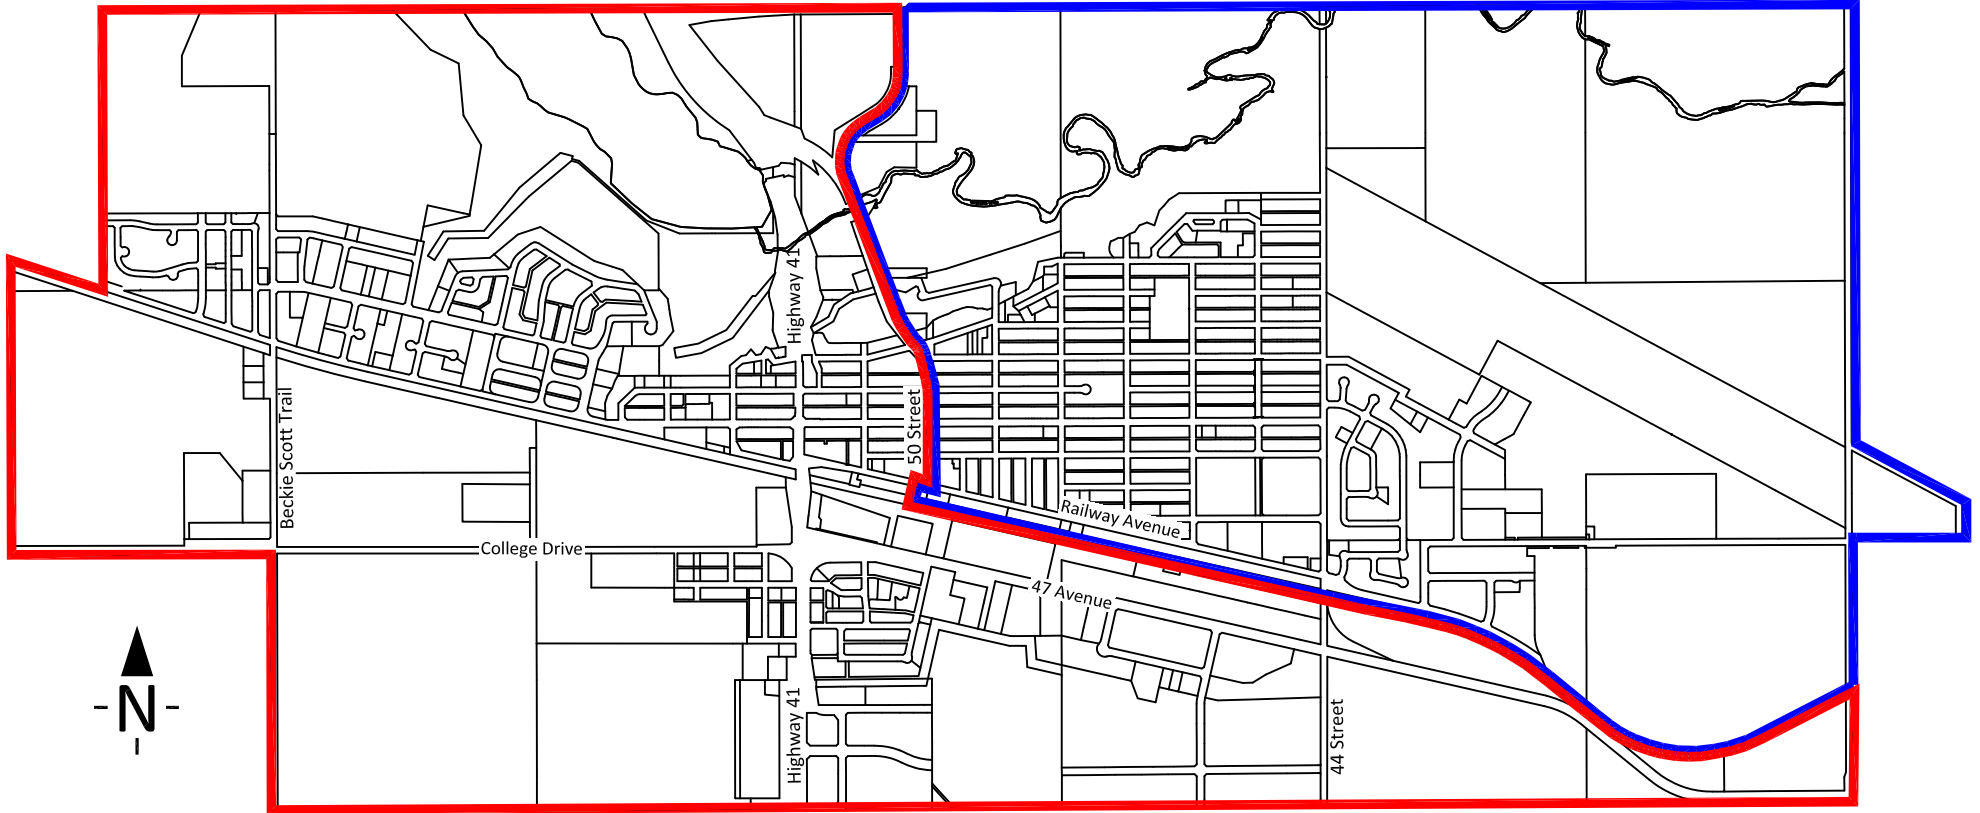

Blue Bag Collection Schedule

Legend

-  Wednesday Pickup - All residents west of 50th Street and south of the railway tracks.
-  Thursday Pickup - All residents east of 50th Street and north of the railway tracks.